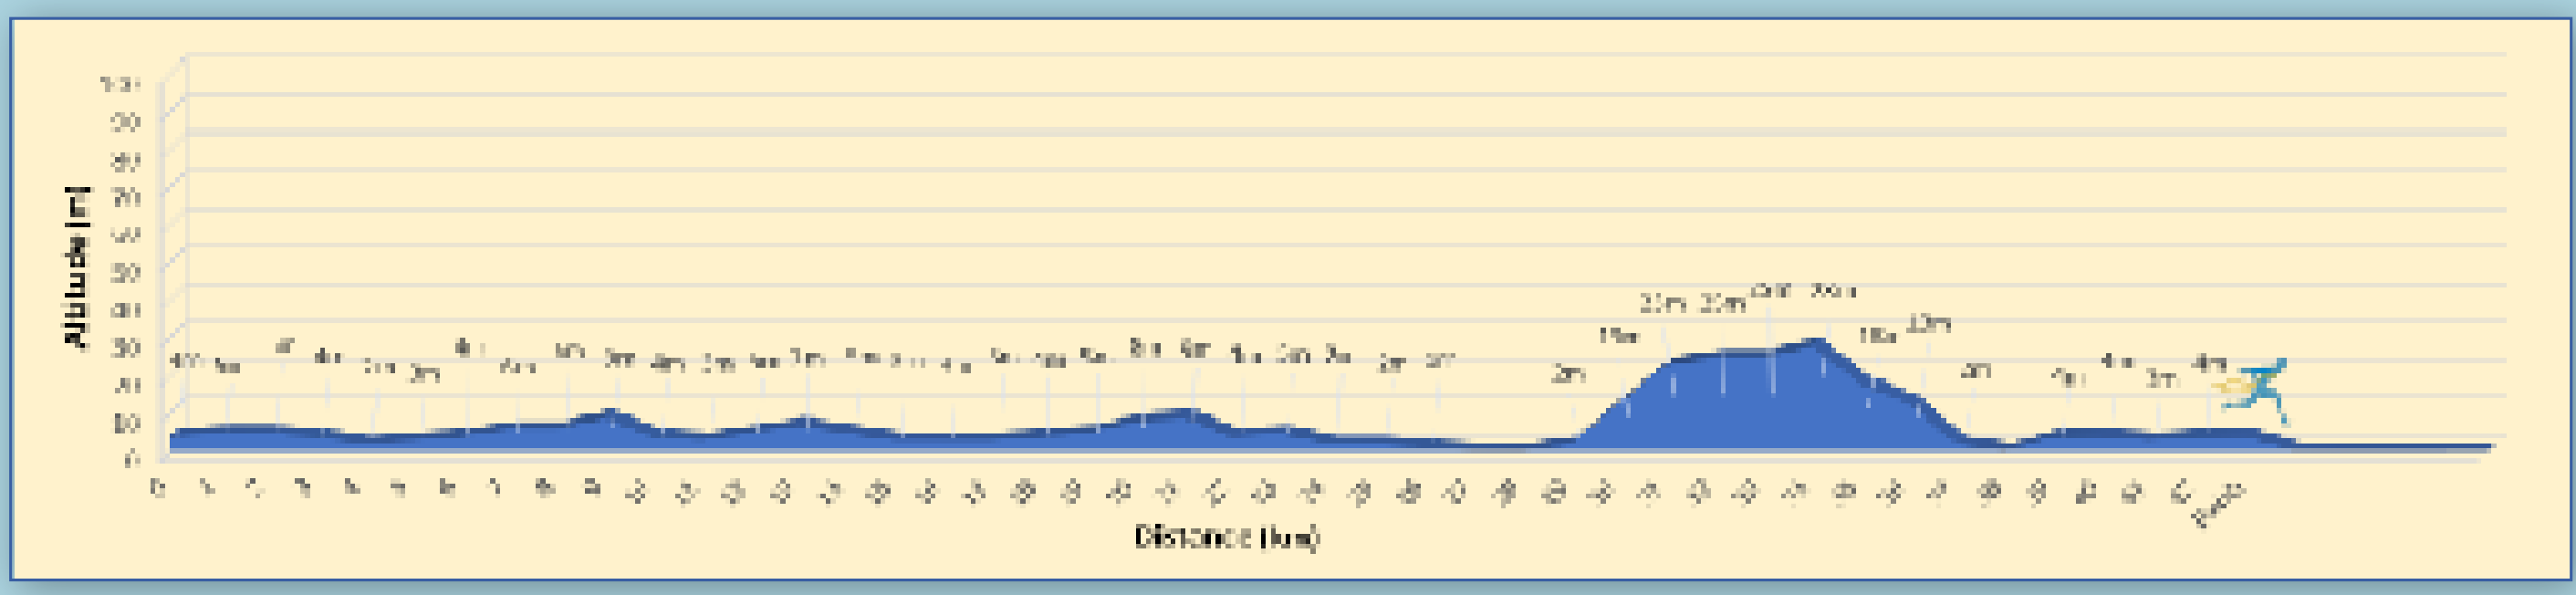

Marathon Race

Marathon Route Altitude Diagram

-  START
-  FINISH
-  BANANAS
-  MARATHON 1ST SECTION ROUTE
-  TIMING
-  MARATHON 2ND SECTION ROUTE
-  TOILETS
-  WATER
-  SOFT DRINK
-  ISOTONIC DRINK
-  MEDICAL SERVICES